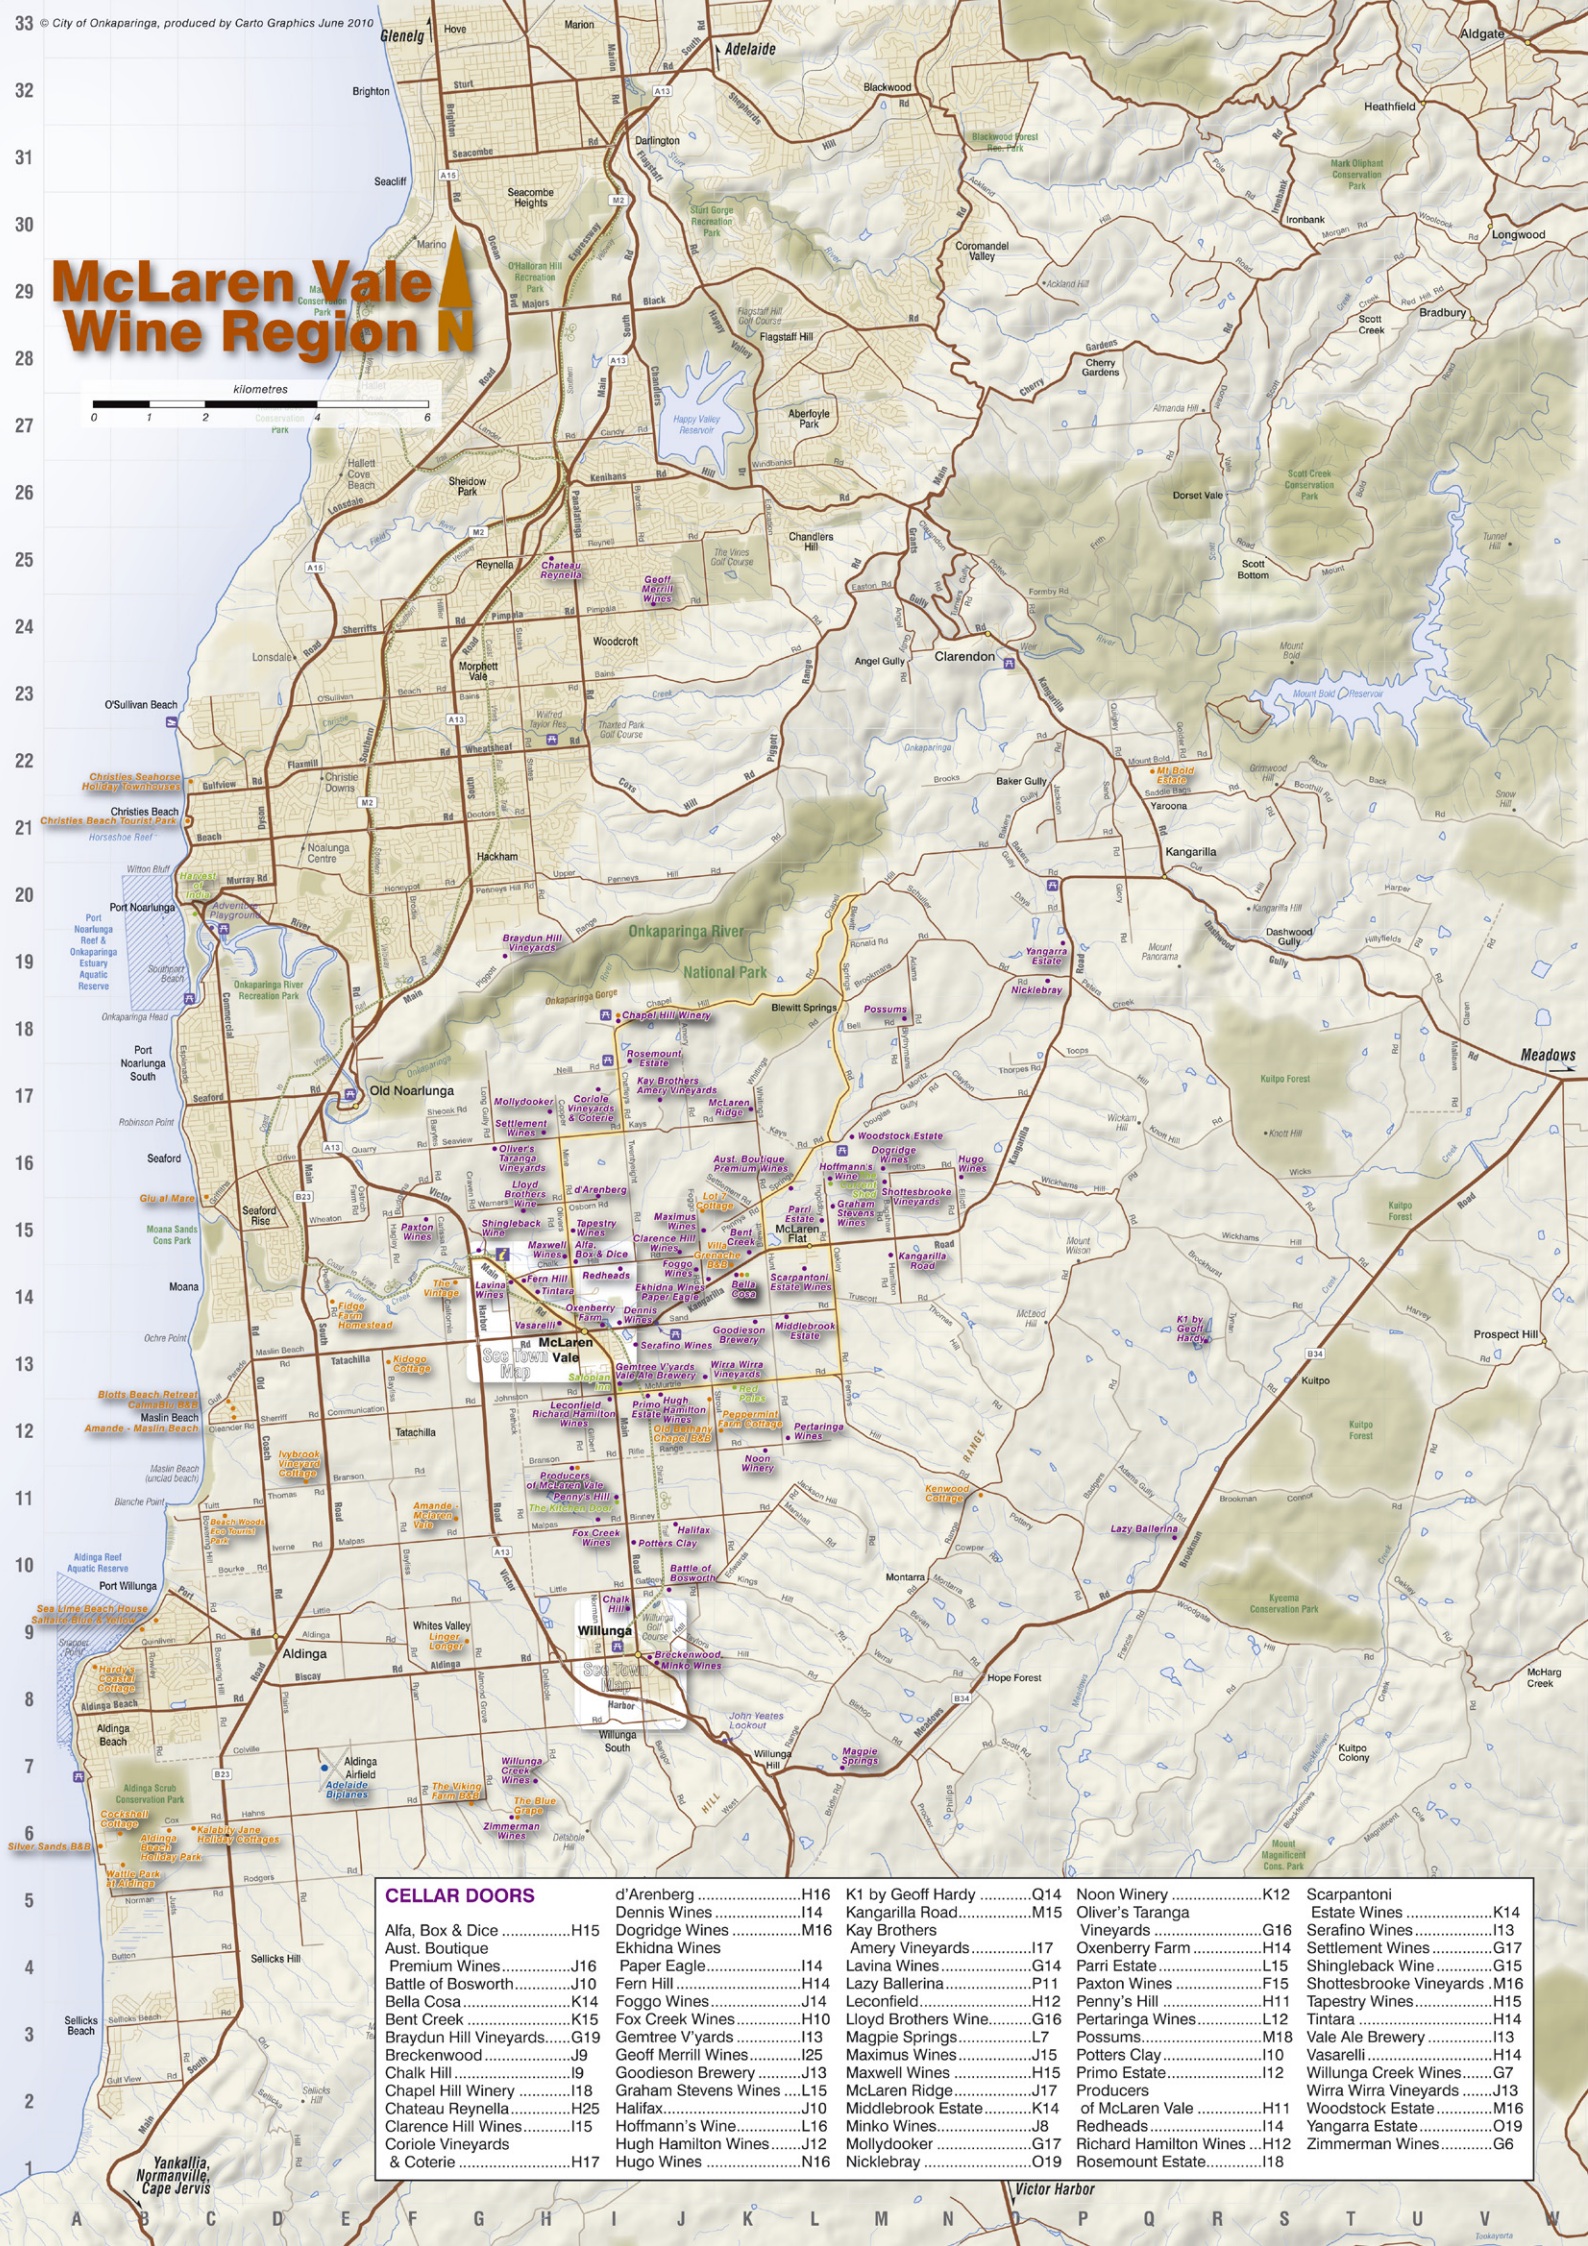

# McLaren Vale Wine Region N

CELLAR DOORS	
Alfa, Box & Dice .....	H15
Aust. Boutique .....	H16
Premium Wines .....	J16
Battle of Bosworth .....	J10
Bella Cosa .....	K14
Bent Creek .....	K15
Braydon Hill Vineyards .....	G19
Breckenwood .....	J9
Chalk Hill .....	I9
Chapel Hill Winery .....	H18
Chateau Reynella .....	H25
Clarence Hill Wines .....	H15
Coriole Vineyards .....	H15
& Coterie .....	H17
d'Arenberg .....	H16
Dennis Wines .....	I14
Dogridge Wines .....	M16
Ekhidna Wines .....	I14
Faper Eagle .....	I14
Fern Hill .....	H14
Foggo Wines .....	H14
Fox Creek Wines .....	J10
Gemtree V yards .....	I13
Geoff Merrill Wines .....	I25
Goodieson Brewery .....	J13
Graham Stevens Wines .....	L15
Halifax .....	J10
Hoffmann's Wine .....	L16
Hugh Hamilton Wines .....	J12
Hugo Wines .....	N16
K1 by Geoff Hardy .....	Q14
Kangarilla Road .....	M15
Kay Brothers .....	I17
Amery Vineyards .....	I17
Lavina Wines .....	G14
Lazy Ballerina .....	P11
Leonfield .....	H12
Lloyd Brothers Wine .....	G16
Maggie Springs .....	L7
Maximus Wines .....	J15
Maxwell Wines .....	H15
McLaren Ridge .....	J17
Middlebrook Estate .....	K14
Minko Wines .....	J8
Mollydooker .....	G17
Nicklebray .....	O19
Noon Winery .....	K12
Oliver's Taranga .....	G16
Vineyards .....	G16
Oxenberry Farm .....	H14
Parri Estate .....	L15
Shottesbrook Wines .....	F15
Penny's Hill .....	H11
Pertaringa Wines .....	L12
Possums .....	M18
Potters Clay .....	I10
Primo Estate .....	I12
Producers .....	H11
of McLaren Vale .....	H11
Redheads .....	I14
Richard Hamilton Wines .....	H12
Rosemount Estate .....	I18
Scarpantoni .....	K14
Estate Wines .....	K14
Serafino Wines .....	I13
Settlement Wines .....	G17
Shingleback Wine .....	G15
Shottesbrook Vineyards .....	M16
Tapestry Wines .....	H15
Tintara .....	H14
Vale Ale Brewery .....	I13
Vasarelli .....	G7
Willunga Creek Wines .....	G7
Wirra Wirra Vineyards .....	J13
Woodstock Estate .....	M17
Yangarra Estate .....	O19
Zimmerman Wines .....	G6