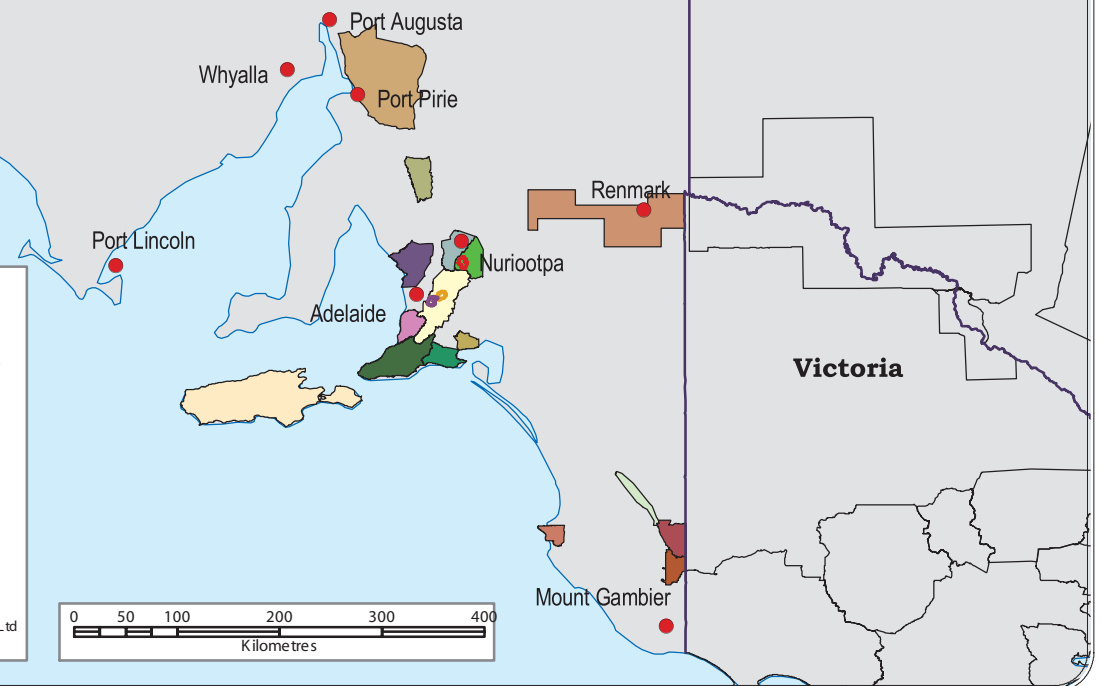

Wine Regions of Australia

South Australia

2004 Copyright
Australian Wine & Brandy Corporation

South
Australia

Queensland

Western
Australia

New
South
Wales

Legend: Wine Regions

Adelaide Hills	Southern Fleurieu
Adelaide Plains	Southern Flinders Ranges
Barossa Valley	Wrattenbully ★
Clare Valley	
Coonawarra	Sub-Regions
Currency Creek	High Eden
Eden Valley	Lenswood
Kangaroo Island	Piccadilly Valley
Langhorne Creek	★ To be finalised
McLaren Vale	
Mount Benson	
Padthaway	
Riverland	

Map produced by
CartoTech Services Pty Ltd
Ph: (08) 8231 1911

Victoria